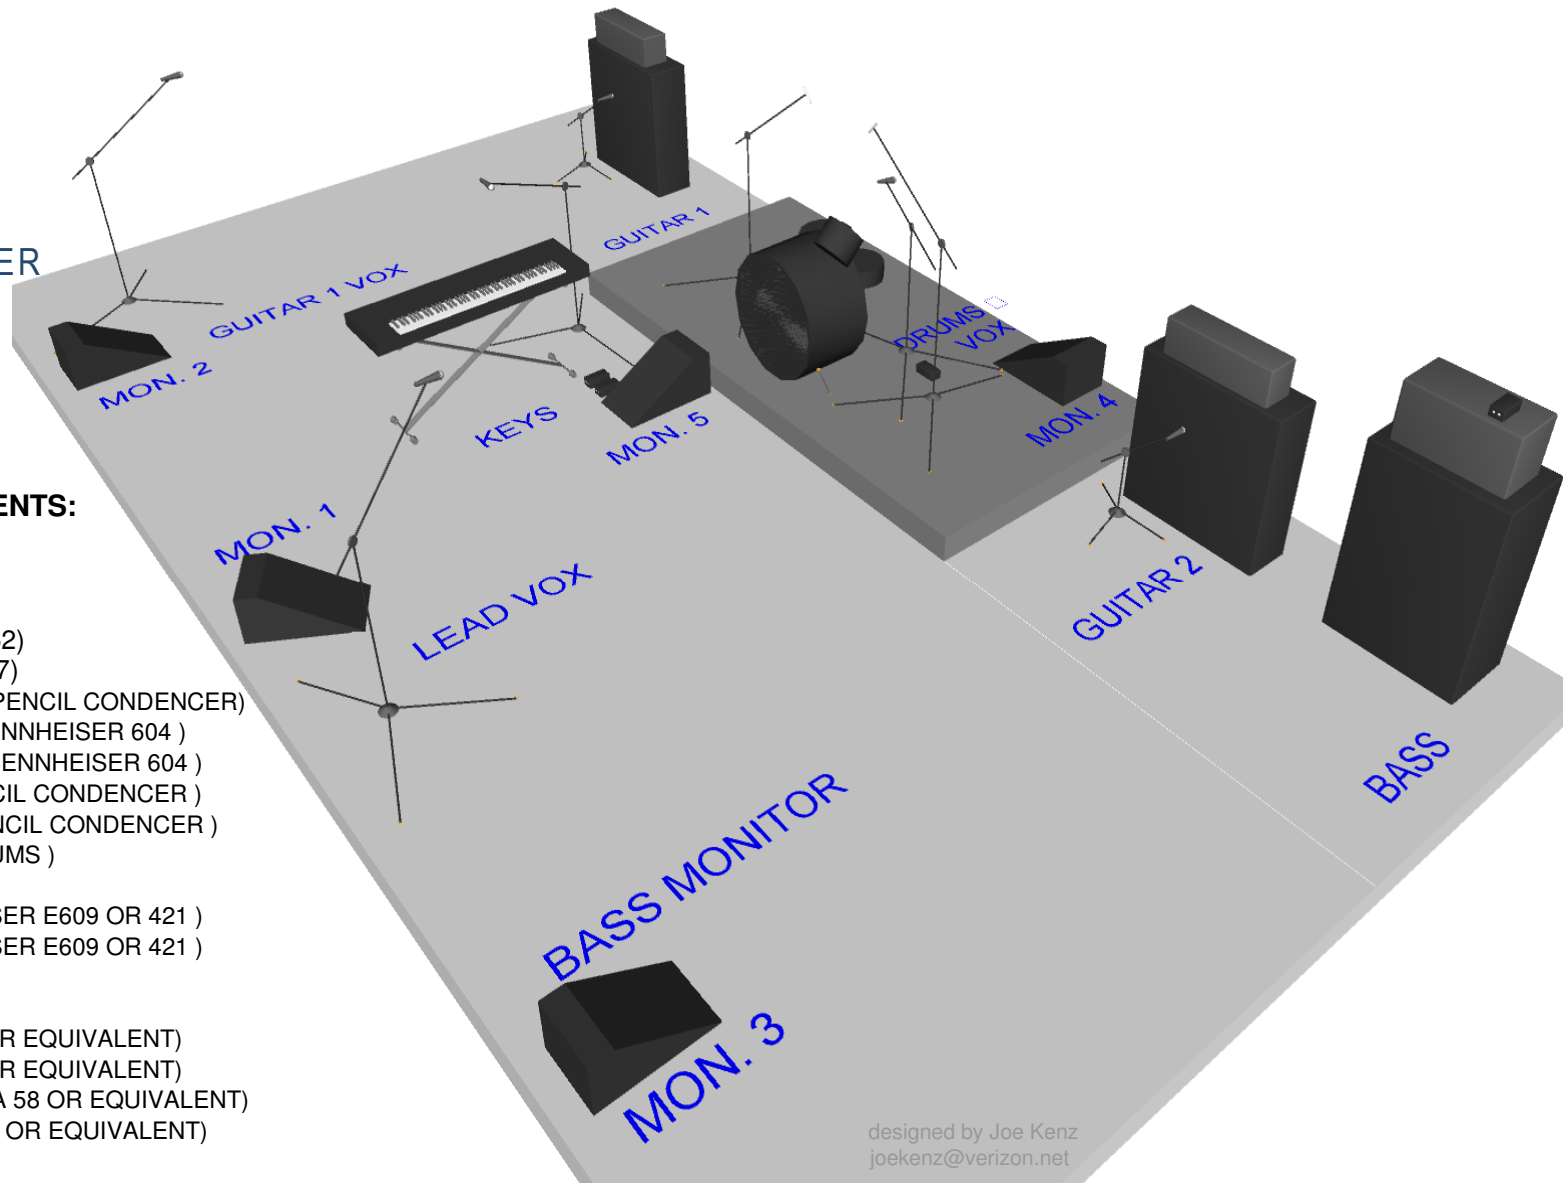

STARS GODIM

STAGE PLOT / INPUT RIDER
(4PC. STAGE)

PA SYSTEM NEEDED:
(24 Input / 4 Bus)

MIC & DIRECT INPUT ASSIGNMENTS:

1. **KICK** (AUDIX D6, OR BETA 52)
2. **SNARE** (AUDIX i-5 OR SM 57)
3. **HI HAT** (SM81, AKG 451, ANY PENCIL CONDENSER)
4. **RACK TOM** (AUDIX D2, OR SENNHEISER 604)
5. **FLOOR TOM** (AUDIX D4, OR SENNHEISER 604)
6. **OVERHEAD LEFT** (ANY PENCIL CONDENSER)
7. **OVERHEAD RIGHT** (ANY PENCIL CONDENSER)
8. **LOOPS** (D.I. LOCATED AT DRUMS)
9. **BASS** (D.I.)
10. **GUITAR #1** (SM 57, SENNHEISER E609 OR 421)
11. **GUITAR #2** (SM 57, SENNHEISER E609 OR 421)
12. **KEYS LEFT** (D.I.)
13. **KEYS RIGHT** (D.I.)
14. **LEAD VOX** (SM 58, BETA 58 OR EQUIVALENT)
15. **KEYS VOX** (SM 58, BETA 58 OR EQUIVALENT)
16. **GUITAR #1 VOX** (SM 58, BETA 58 OR EQUIVALENT)
17. **DRUMS VOX** (SM 58, BETA 58 OR EQUIVALENT)

designed by Joe Kenz
joekenz@verizon.net

** 5 MONITOR MIXES NEEDED **

IF YOU HAVE ANY QUESTIONS PLEASE CONTACT MICHAEL WITTIG:
918-289-7014